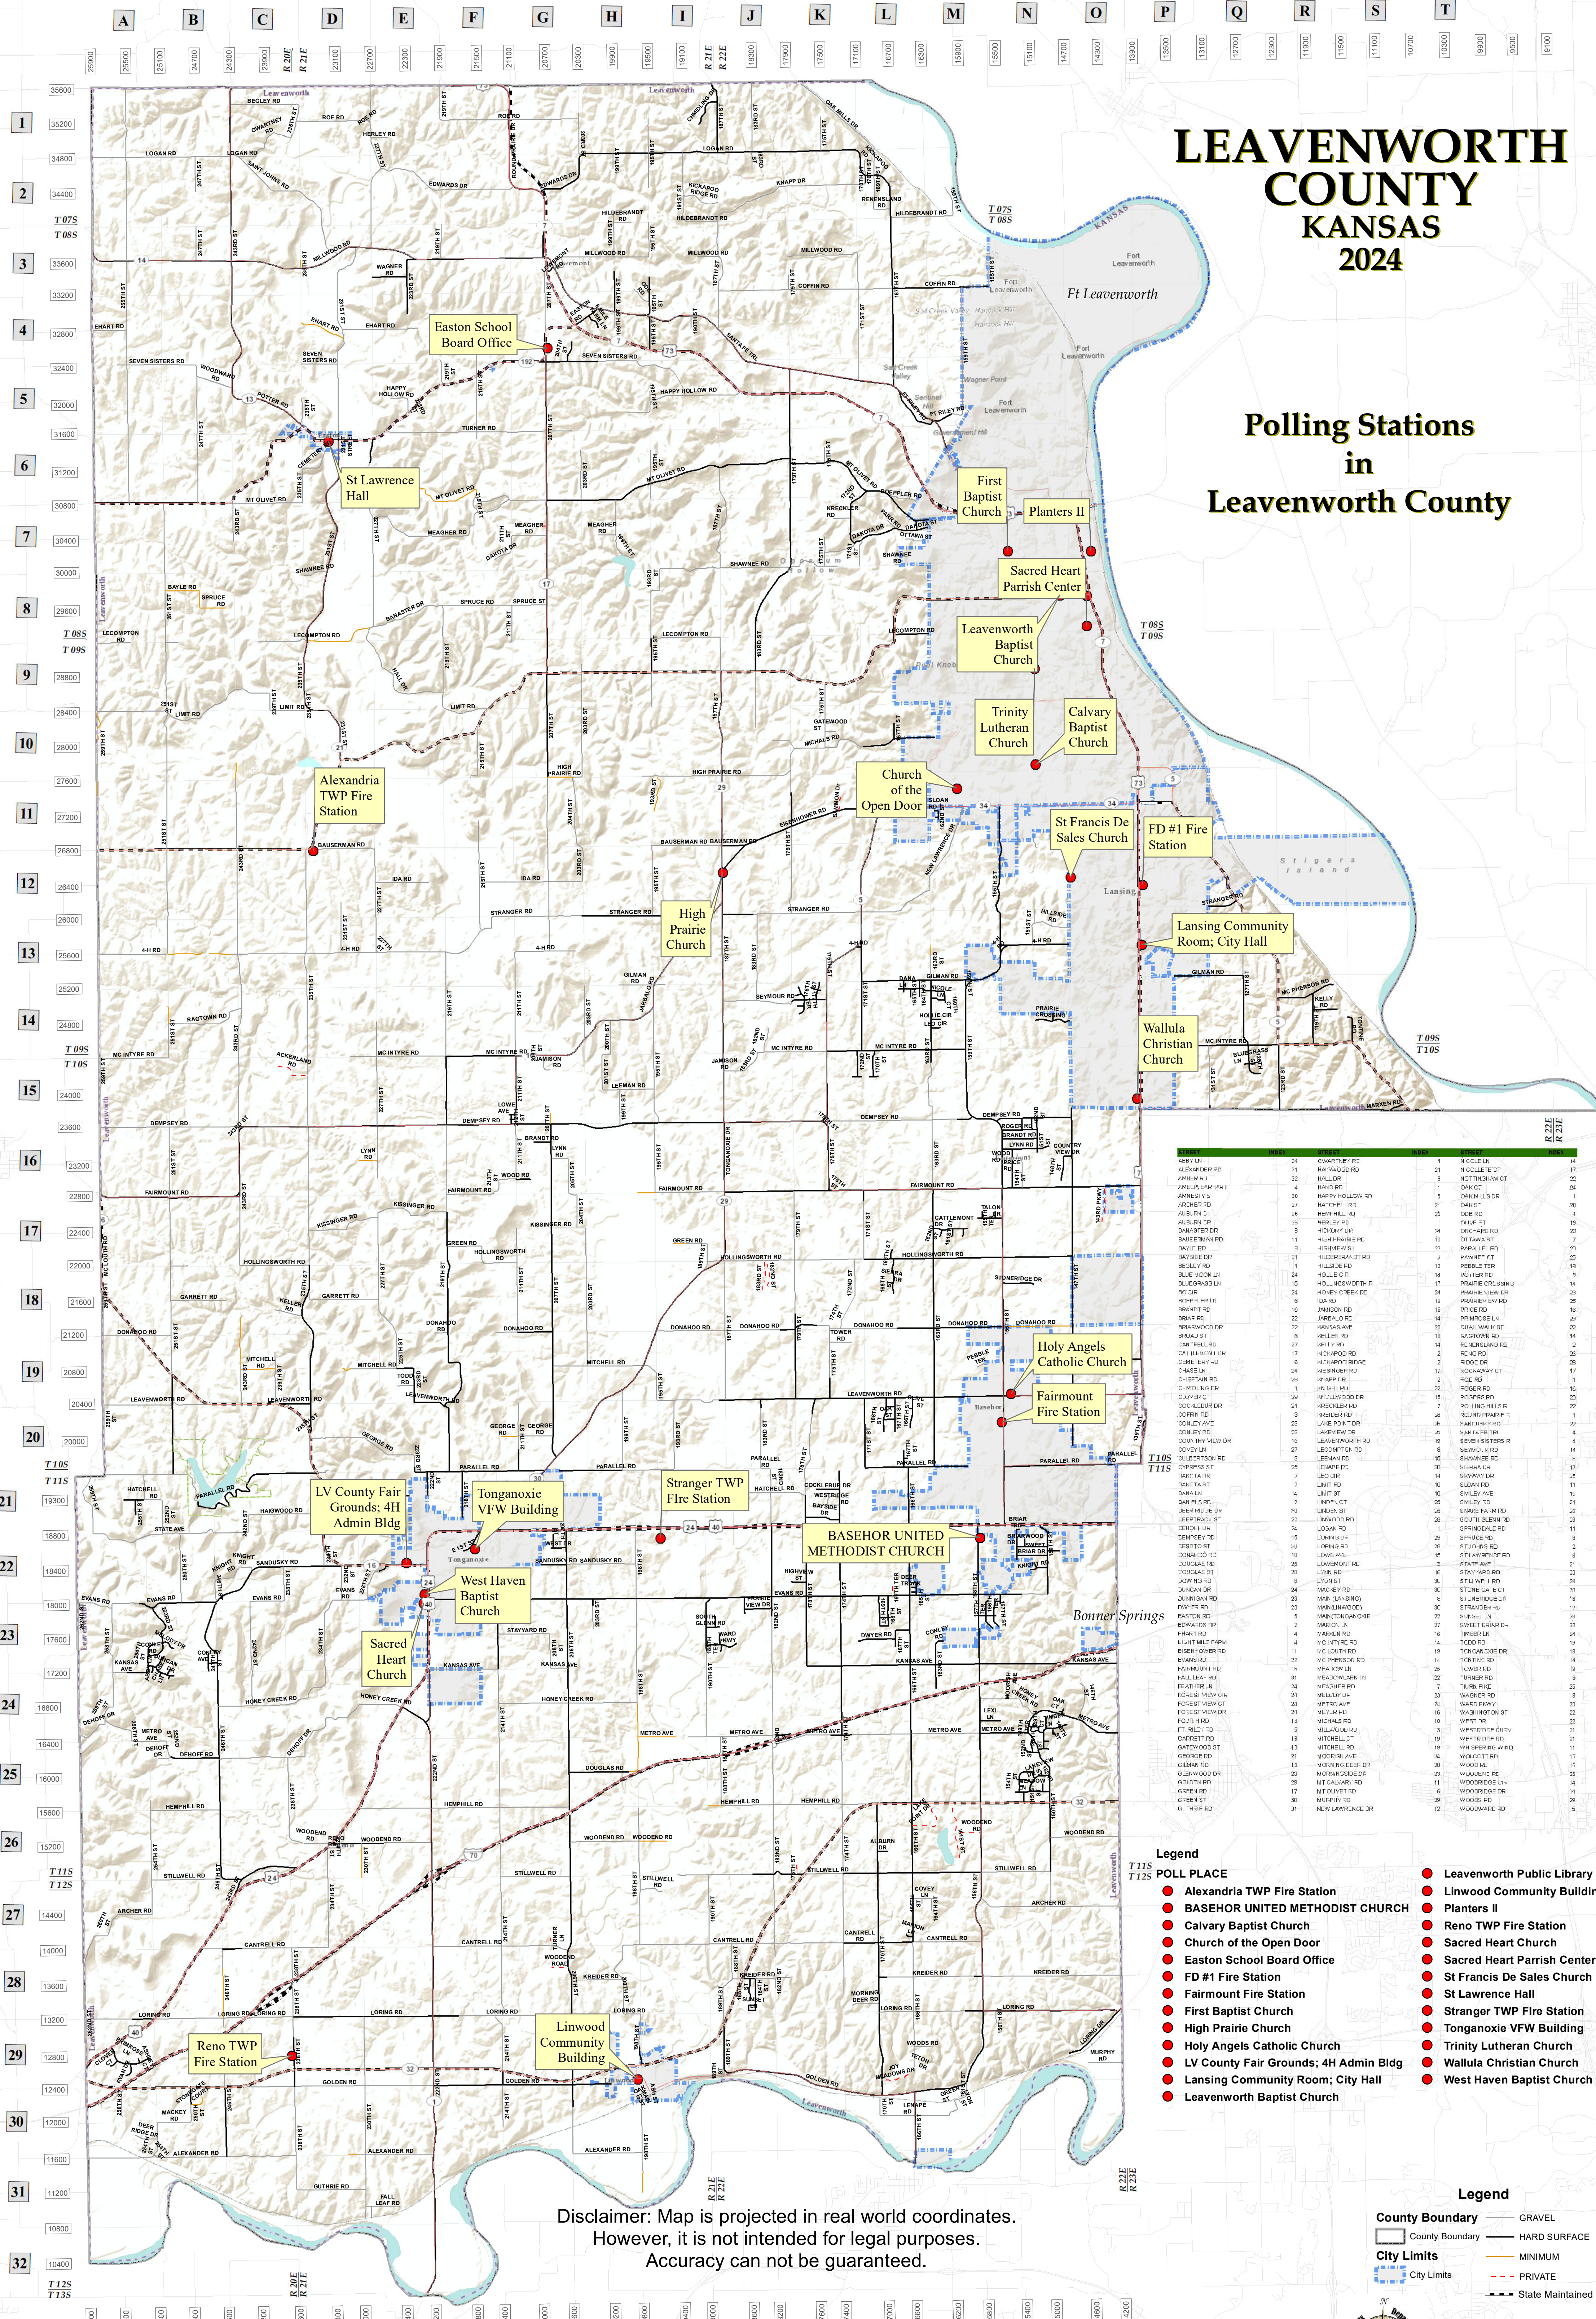

# LEAVENWORTH COUNTY KANSAS 2024

## Polling Stations in Leavenworth County

Address	Address	Address	Address
1	2	3	4
5	6	7	8
9	10	11	12
13	14	15	16
17	18	19	20
21	22	23	24
25	26	27	28
29	30	31	32

- Legend**
- Leavenworth Public Library
  - Alexandria TWP Fire Station
  - BASEHOR UNITED METHODIST CHURCH
  - Calvary Baptist Church
  - Church of the Open Door
  - Easton School Board Office
  - FD #1 Fire Station
  - Fairmount Fire Station
  - First Baptist Church
  - High Prairie Church
  - Holy Angels Catholic Church
  - LV County Fair Grounds; 4H Admin Bldg
  - Lansing Community Room; City Hall
  - Leavenworth Baptist Church
  - Linwood Community Building
  - Planters II
  - Reno TWP Fire Station
  - Sacred Heart Church
  - Sacred Heart Parish Center
  - St Francis De Sales Church
  - St Lawrence Hall
  - Stranger TWP Fire Station
  - Tonganoxie VFW Building
  - Trinity Lutheran Church
  - Wallula Christian Church
  - West Haven Baptist Church

- Legend**
- County Boundary
  - City Limits
  - GRAVEL
  - HARD SURFACE
  - MINIMUM
  - PRIVATE
  - State Maintained

Disclaimer: Map is projected in real world coordinates. However, it is not intended for legal purposes. Accuracy can not be guaranteed.